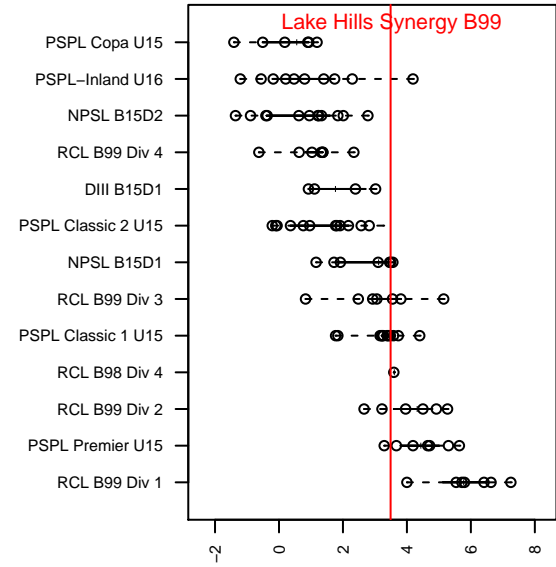

Lake Hills Synergy B99

Lake Hills SC
 Bellevue, WA
 B99 total strength=1423
 attack=13.23 defense=5.68
 fall league = NPSL B15D1

alt names used:
 Lake Hills Synergy B99
 Lake Hills Synergy
 Lake Hills Synergy
 LAKE HILLS SYNERGY B99 (WA)
 2014 Lake Hills Synergy B99

Venues played:
 2014 Starfire Spring Classic BU15
 2014 Adidas Cup BU14-15
 2014 WA Rush Cup B15 Gold U15
 2014 Starfire Labor Day Cup U15
 2014 NPSL B15D1
 2014 WYS Presidents Cup B99 Division 1

Lake Hills Synergy B99
 Dots are actual minus expected GF (blue circles) and GA (red triangles).
 Blue line is smoothed change in attack strength. Red is smoothed change in defense strength.

**attack and defense variance (black dot)
relative to other teams
and top 10 in region**

**attack and defense rating
relative to others at age
and all opponents in last 13 months**

Performance relative to 13 month average