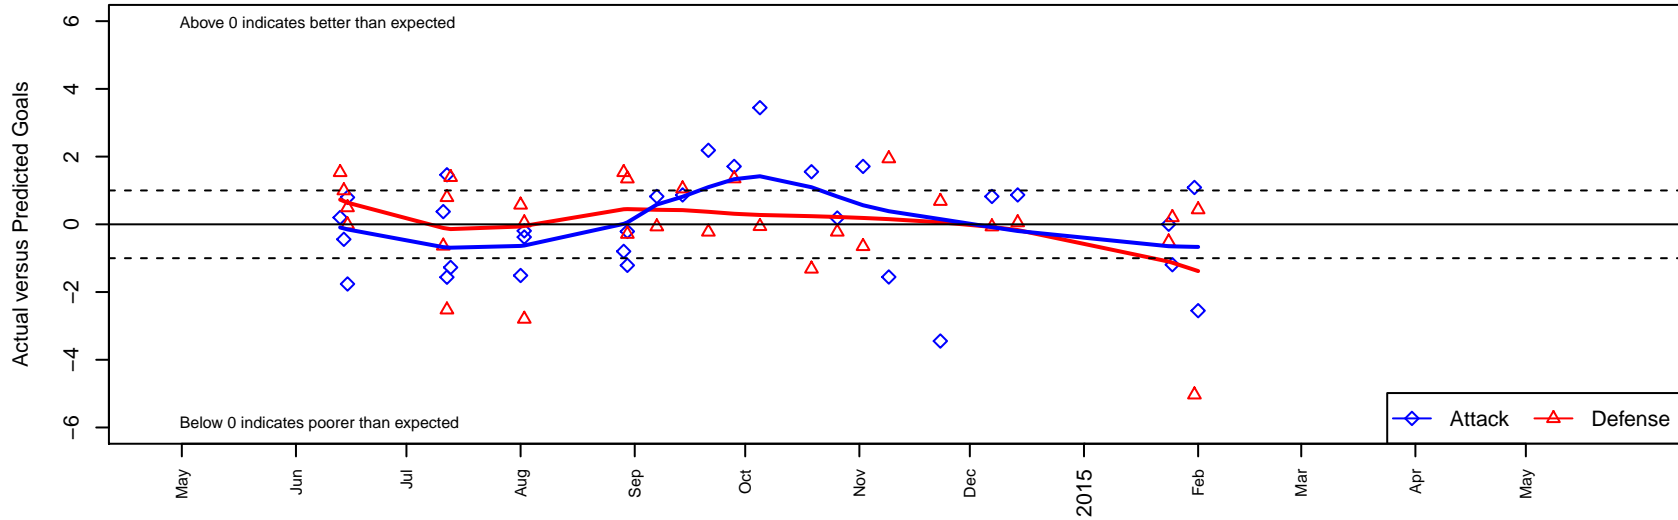

Lake Hills Synergy B99

Lake Hills SC
 Bellevue, WA
 B99 total strength=1423
 attack=13.23 defense=5.68
 fall league = NPSL B15D1

alt names used:
 Lake Hills Synergy B99
 Lake Hills Synergy
 Lake Hills Synergy
 LAKE HILLS SYNERGY B99 (WA)
 2014 Lake Hills Synergy B99

Venues played:
 2014 Starfire Spring Classic BU15
 2014 Adidas Cup BU14-15
 2014 WA Rush Cup B15 Gold U15
 2014 Starfire Labor Day Cup U15
 2014 NPSL B15D1
 2014 WYS Presidents Cup B99 Division 1

Lake Hills Synergy B99
 Dots are actual minus expected GF (blue circles) and GA (red triangles).
 Blue line is smoothed change in attack strength. Red is smoothed change in defense strength.

**attack and defense variance (black dot)
relative to other teams
and top 10 in region**

**attack and defense rating
relative to others at age
and all opponents in last 13 months**

Performance relative to 13 month average