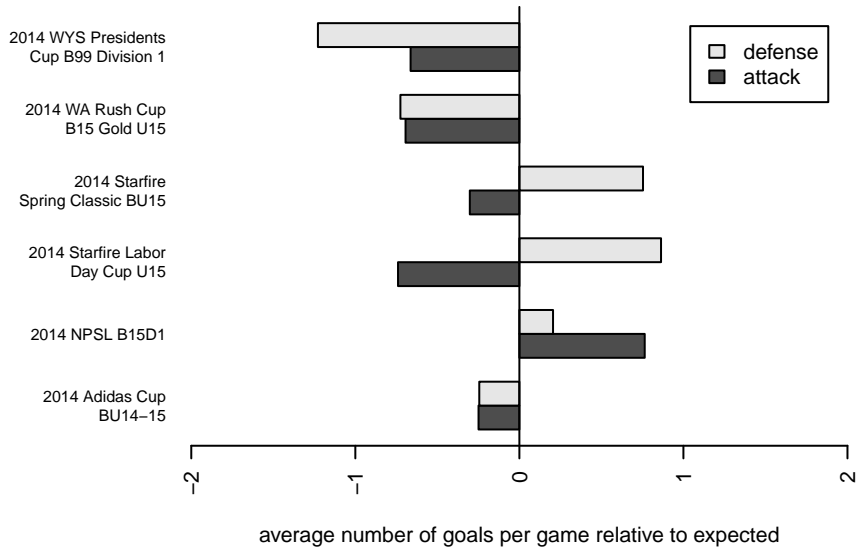

Lake Hills Synergy B99

Lake Hills SC
 Bellevue, WA
 B99 total strength=1423
 attack=13.23 defense=5.68
 fall league = NPSL B15D1

alt names used:
 Lake Hills Synergy B99
 Lake Hills Synergy
 Lake Hills Synergy
 LAKE HILLS SYNERGY B99 (WA)
 2014 Lake Hills Synergy B99

Venues played:
 2014 Starfire Spring Classic BU15
 2014 Adidas Cup BU14-15
 2014 WA Rush Cup B15 Gold U15
 2014 Starfire Labor Day Cup U15
 2014 NPSL B15D1
 2014 WYS Presidents Cup B99 Division 1

Lake Hills Synergy B99
 Dots are actual minus expected GF (blue circles) and GA (red triangles).
 Blue line is smoothed change in attack strength. Red is smoothed change in defense strength.

**attack and defense variance (black dot)
relative to other teams
and top 10 in region**

**attack and defense rating
relative to others at age
and all opponents in last 13 months**

Performance relative to 13 month average